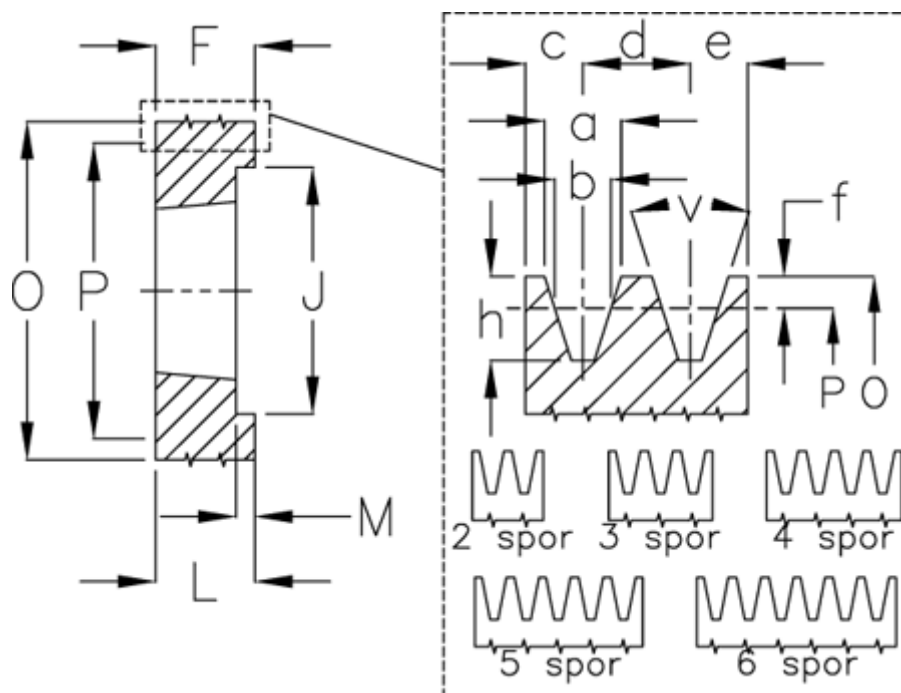

Article number: 604113016003

Description: V-belt pulley SPZ 160/3 TL2012

Measures

a	= 9.7	For bush	= 2012	P	= 160
b	= 8.5	h	= 11.0	Type	= SPZ
Bush ζ max	= 50	J	= 131	v	= 38 degrees
c	= 8.0	K	= -		
d	= 12	L	= 32		
e	= 8.0	m	= 8.0		
f	= 2.0	Number of ribs	= 3		
F	= 40	O	= 164.0		